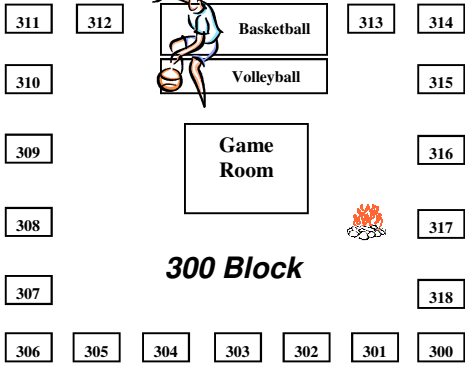

Private Home

Lake Geneva

Lake Geneva

18
17
16
Employee Parking

Game Room

300 Block

212 213 214 215 216 217 218

Laundry Facilities

Men
Women

Restrooms

200 Block

Parking

Geneva Java

Human Football Court

W Rest Rooms
M

100 Block