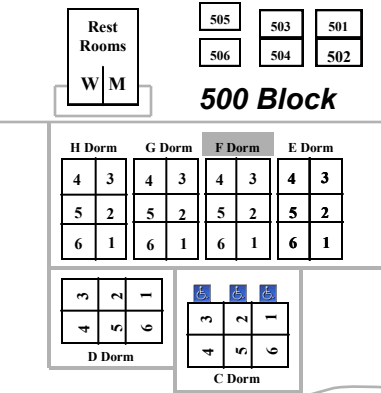

Lake Geneva

Lake Geneva

Beach

300 Block

200 Block

100 Block

Playground

500 Block

Worship Center

Event Center Entrance
LeHomme Dieu
Carlos/Darling & Geneva
Commons Meeting Rooms
Victoria Board Room

Lakeview Lodge & The Wharf
The Wharf
Geneva Java
Rec Room
Heritage Mtg Rm
Fireside Room
The Oasis