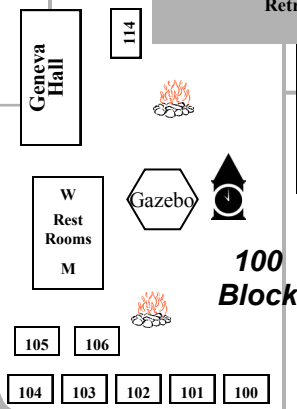

Lake Geneva

Lake Geneva

Beach

300 Block

200 Block

100 Block

Playground

500 Block

Worship Center

Event Center Entrance
LeHomme Dieu
Carlos/Darling & Geneva
Commons Meeting Rooms
Victoria Board Room

Lakeview Lodge & The Wharf
The Wharf
Geneva Java
Rec Room
Heritage Mtg Rm
Fireside Room
The Oasis