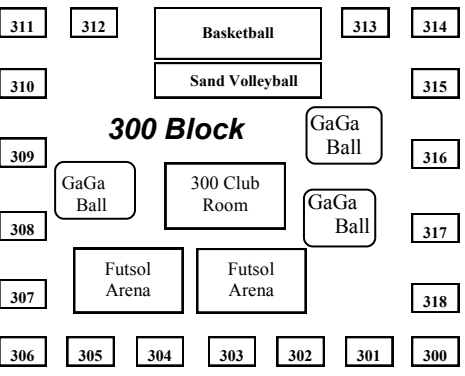

Hillcrest Park/ RV sites 101-184

LGCC RV SITES- 1-70

400 Block

Parking

Retreat Center Parking

Kingsriter Retreat Center

North
South
Clergy Cottages

Private Home

Lake Geneva

Lake Geneva

Beach

300 Block

200 Block

100 Block

Playground

500 Block

Worship Center

Event Center Entrance
LeHomme Dieu
Carlos/Darling & Geneva
Commons Meeting Rooms
Victoria Board Room

Lakeview Lodge & The Wharf
The Wharf
Geneva Java
Rec Room
Heritage Mtg Rm
Fireside Room
The Oasis

Ball Field

Overflow Parking

Welcome Center
Office & Gift Shop

Parking

Main Entrance

Volleyball

Birch Avenue