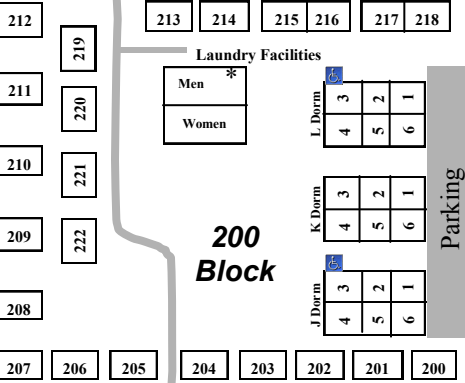

Hillcrest Park/ RV sites 101-184

LGCC RV SITES- 1-70

400 Block

Parking

Retreat Center Parking

Kingsriter Retreat Center

North
South
Clergy Cottages

Private Home

Lake Geneva

Lake Geneva

Beach

300 Block

200 Block

100 Block

Playground

500 Block

Worship Center

Event Center Entrance
LeHomme Dieu
Carlos/Darling & Geneva
Commons Meeting Rooms
Victoria Board Room

Lakeview Lodge & The Wharf
The Wharf
Geneva Java
Rec Room
Heritage Mtg Rm
Fireside Room
The Oasis