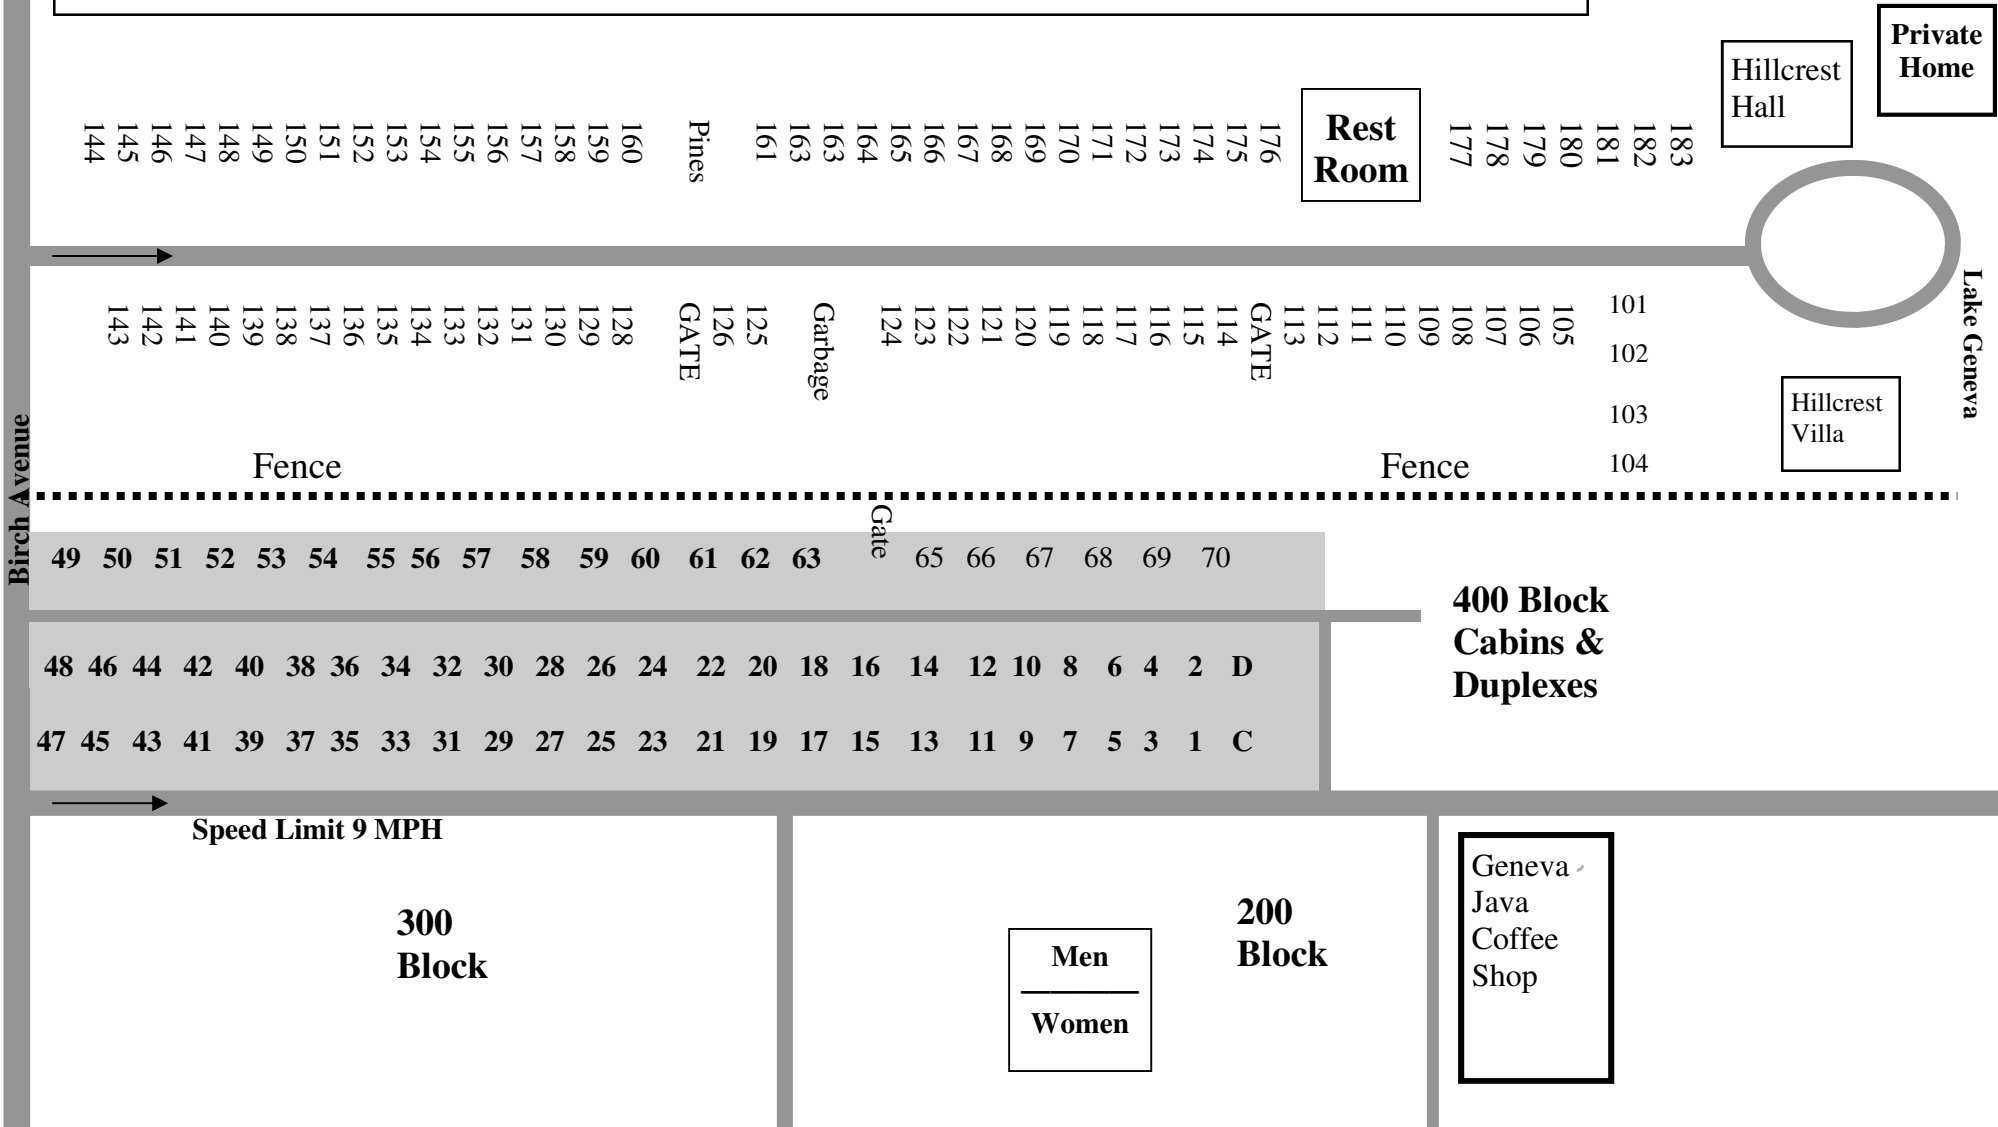

LGCC CAMPGROUND/RV SITES—MAP & GUIDELINES

Small Pets are permitted in the Hillcrest Camping area ONLY. They must be kept on a leash and cleaned up after.
Pets are not permitted in any LGCC buildings, beach areas, or main campus area.

Fires in Fire Rings ONLY.

Please keep the campground areas clean. Place all garbage in dumpsters.

Fish remains must be disposed of in a sealed bag.

Campground policies are the same as that of Lake Geneva Christian Center.

*MAP NOT TO SCALE

LG RV Sites (shaded area): 1-70, C&D. Hillcrest (HC) RV Sites: 101-183

183
182
181
180
179
178
177

Rest Room

Hillcrest Hall

Private Home

Pines

Lake Geneva

Hillcrest Villa

101
102
103
104
105
106
107
108
109
110
111
112
113

GATE

GATE

Garbage

GATE

128
129
130
131
132
133
134
135
136
137
138
139
140
141
142
143

Fence

Fence

Birch Avenue

49 50 51 52 53 54 55 56 57 58 59 60 61 62 63 Gate 65 66 67 68 69 70

400 Block Cabins & Duplexes

48 46 44 42 40 38 36 34 32 30 28 26 24 22 20 18 16 14 12 10 8 6 4 2 D
47 45 43 41 39 37 35 33 31 29 27 25 23 21 19 17 15 13 11 9 7 5 3 1 C

Speed Limit 9 MPH

300 Block

Men
Women

200 Block

Geneva Java Coffee Shop