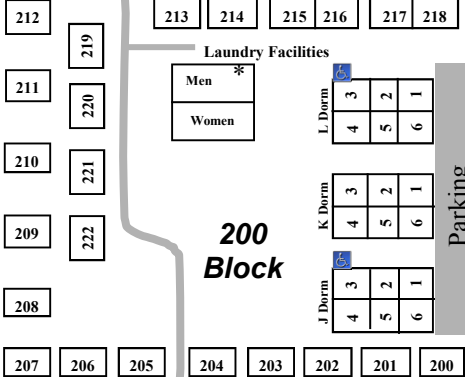

Hillcrest Park/ RV sites 101-184

LGCC RV SITES- 1-70

400 Block

Parking

Retreat Center Parking

Kingsriter Retreat Center

300 Block

200 Block

100 Block

North  
South  
Clergy Cottages

Private Home

Lake Geneva

Lake Geneva

Beach

Tunnel to WEST Campus:

- Nature Trail
- Soccer Field
- 600 Block Rustic Cabins & Tent Sites
- Bon Fire Amphitheatre
- BRIDGE SHOP
- Obstacle Course

Ball Field

Overflow Parking

500 Block

Worship Center

Pond

Lakeview Lodge & The Wharf

The Wharf  
Geneva Java Rec Room  
Heritage Mtg Rm  
Fireside Room  
The Oasis

Event Center Entrance  
LeHomme Dieu  
Carlos/Darling & Geneva Commons Meeting Rooms

Dining Hall Entrance

Dining Hall & Event Center

Welcome Center  
Office & Gift Shop

Parking

Volleyball

Main Entrance

Birch Avenue