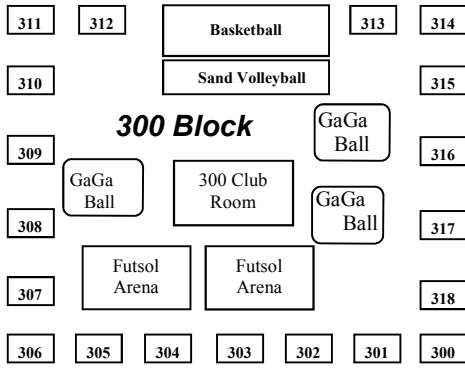

Hillcrest Park/ RV sites 101-184

LGCC RV SITES- 1-70

400 Block

Parking

Retreat Center Parking

Kingsriter Retreat Center

300 Block

200 Block

100 Block

North  
South  
Clergy Cottages

Private Home

Lake Geneva

Lake Geneva

Beach

Tunnel to WEST Campus:

- Nature Trail
- Soccer Field
- 600 Block Rustic Cabins & Tent Sites
- Bon Fire Amphitheatre
- BRIDGE SHOP
- Obstacle Course

Ball Field

Overflow Parking

500 Block

Worship Center

Pond

Lakeview Lodge & The Wharf

The Wharf  
Geneva Java Rec Room  
Heritage Mtg Rm  
Fireside Room  
The Oasis

Event Center Entrance  
LeHomme Dieu  
Carlos/Darling & Geneva Commons Meeting Rooms

Dining Hall Entrance

Dining Hall & Event Center

Welcome Center  
Office & Gift Shop

Parking

Volleyball

Main Entrance

Birch Avenue