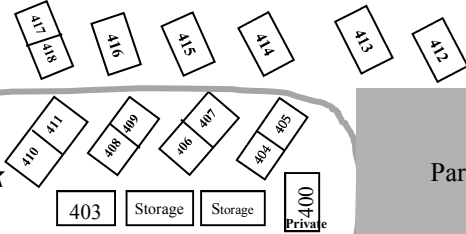

Hillcrest Park/ RV sites 101-184

LGCC RV SITES- 1-70

400 Block

Parking

Retreat Center Parking

Kingsriter Retreat Center

300 Block

200 Block

100 Block

North  
South  
Clergy Cottages

Private Home

Lake Geneva

Lake Geneva

Beach

Tunnel to WEST Campus:

- Nature Trail
- Soccer Field
- 600 Block Rustic Cabins & Tent Sites
- Bon Fire Amphitheatre
- BRIDGE SHOP
- Obstacle Course

Ball Field

Overflow Parking

500 Block

Worship Center

Pond

Lakeview Lodge & The Wharf

The Wharf  
Geneva Java Rec Room  
Heritage Mtg Rm  
Fireside Room  
The Oasis

Event Center Entrance  
LeHomme Dieu  
Carlos/Darling & Geneva Commons Meeting Rooms

Dining Hall Entrance

Dining Hall & Event Center

Welcome Center  
Office & Gift Shop

Parking

Volleyball

Main Entrance

Birch Avenue