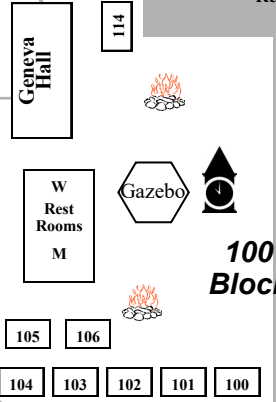

Hillcrest Park/ RV sites 101-184

LGCC RV SITES- 1-70

400 Block

Parking

Retreat Center Parking

Kingsriter Retreat Center

300 Block

200 Block

100 Block

Tunnel to WEST Campus:

Nature Trail
Soccer Field
600 Block
Rustic Cabins & Tent Sites

Bon Fire Amphitheatre

BRIDGE SHOP

Obstacle Course

Nerf Zone

Ball Field

Broomball fields

500 Block

Welcome Center
Office & Gift Shop

Parking

Climbing Wall

Worship Center

Pond

Event Center Entrance
LeHomme Dieu
Carlos/Darling & Geneva
Commons Meeting Rooms

Dining Hall & Event Center

Beach

North
South

Private Home

Lake Geneva

Lake Geneva

Birch Avenue

Main Entrance