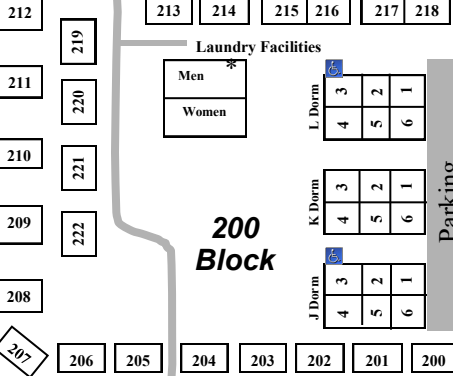

Hillcrest Park/ RV sites 101-184

LGCC RV SITES- 1-70

400 Block

Parking

Retreat Center Parking

Kingsriter Retreat Center

300 Block

200 Block

100 Block

Tunnel to WEST Campus:

Nature Trail
Soccer Field
600 Block
Rustic Cabins & Tent Sites

Bon Fire Amphitheatre

BRIDGE SHOP

Obstacle Course

Nerf Zone

Ball Field

Broomball fields

500 Block

Welcome Center
Office & Gift Shop

Parking

Climbing Wall

Worship Center

Pond

Event Center Entrance
LeHomme Dieu
Carlos/Darling & Geneva
Commons Meeting Rooms

Dining Hall & Event Center

Beach

North
South

Private Home

Lake Geneva

Lake Geneva

Birch Avenue

Main Entrance