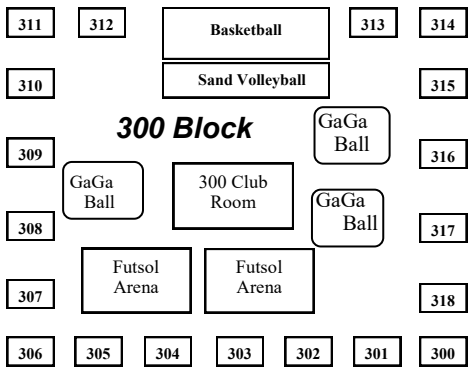

Hillcrest Park/ RV sites 101-184

LGCC RV SITES- 1-70

400 Block

Parking

Retreat Center Parking

Kingsriter Retreat Center

300 Block

200 Block

100 Block

Tunnel to WEST Campus:

Nature Trail
Soccer Field
600 Block
Rustic Cabins & Tent Sites

Bon Fire Amphitheatre

BRIDGE SHOP

Obstacle Course

Nerf Zone

Ball Field

Broomball fields

500 Block

Welcome Center
Office & Gift Shop

Parking

Climbing Wall

Worship Center

Pond

Event Center Entrance
LeHomme Dieu
Carlos/Darling & Geneva
Commons Meeting Rooms

Dining Hall & Event Center

Beach

North
South

Private Home

Lake Geneva

Lake Geneva

Birch Avenue

Main Entrance