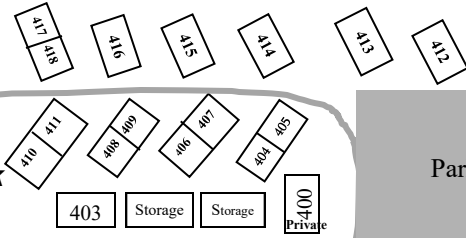

Hillcrest Park/ RV sites 101-184

LGCC RV SITES- 1-70

400 Block

Parking

Retreat Center Parking

Kingsriter Retreat Center

300 Block

200 Block

Broomball fields

500 Block

Welcome Center
Office & Gift Shop

Parking

Climbing Wall

Worship Center

Pond

Event Center Entrance
LeHomme Dieu
Carlos/Darling & Geneva
Commons Meeting Rooms

Dining Hall & Event Center

Beach

North
South

Private Home

Lake Geneva

Lake Geneva

Birch Avenue

Main Entrance