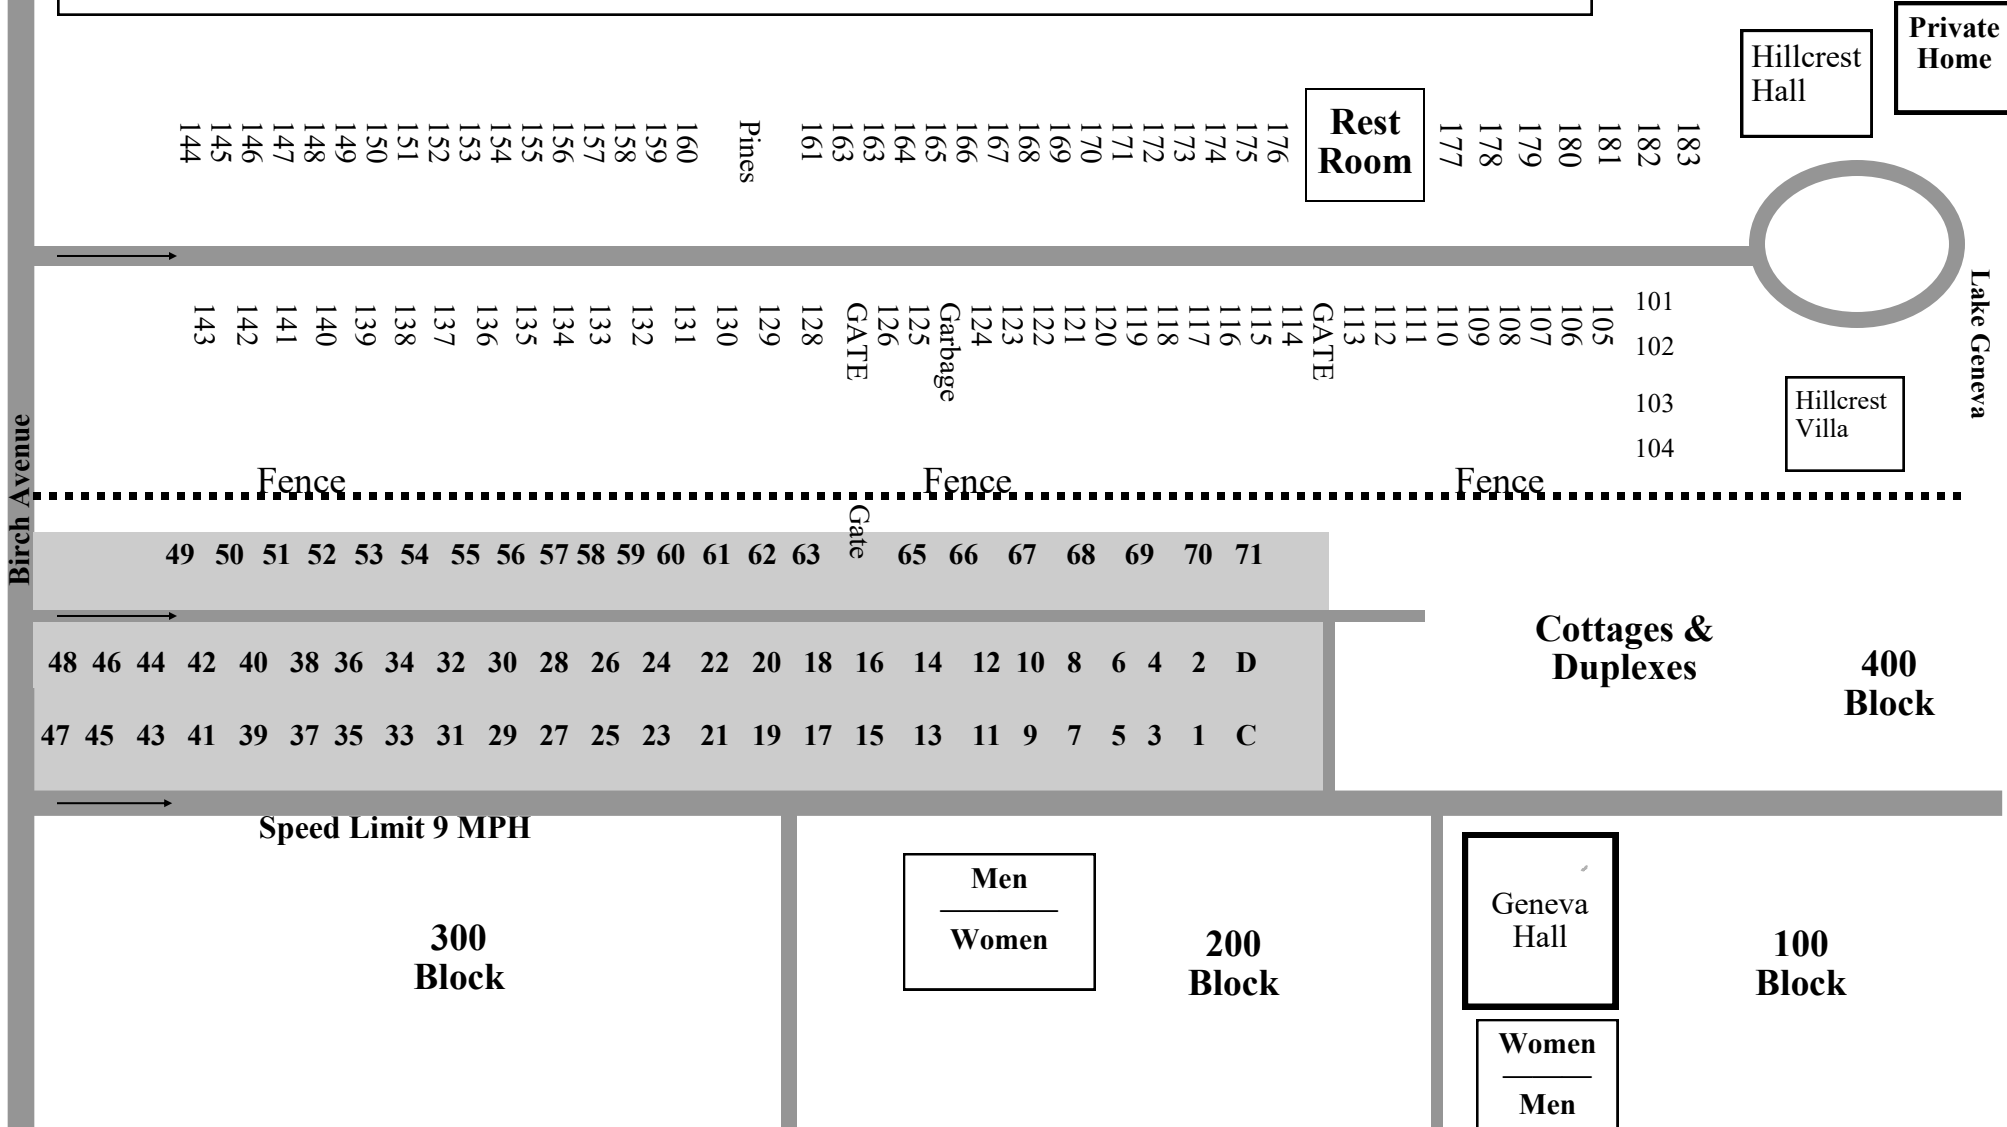

LGCC CAMPGROUND/RV SITES—MAP & GUIDELINES

Small Pets are permitted in the Hillcrest Camping area ONLY. They must be kept on a leash and cleaned up after. Pets are not permitted in any LGCC buildings, beach areas, or main campus area.

LG RV Sites (shaded area): 1-71, C&D. Hillcrest (HC) RV Sites: 101-183

Hillcrest RV sites 125 –143 partial hook up ALL others are full hook up

*MAP NOT TO SCALE

Private Home

Hillcrest Hall

Rest Room

183
182
181
180
179
178
177
176
175
174
173
172
171
170
169
168
167
166
165
164
163
163
161
Pines
160
159
158
157
156
155
154
153
152
151
150
149
148
147
146
145
144

Lake Geneva

Hillcrest Villa

101
102
103
104
105
106
107
108
109
110
111
112
113
GATE
114
115
116
117
118
119
120
121
122
123
124
Garbage
125
126
GATE
128
129
130
131
132
133
134
135
136
137
138
139
140
141
142
143

Speed Limit 9 MPH

300 Block

Men
Women

200 Block

Geneva Hall

100 Block

Women
Men