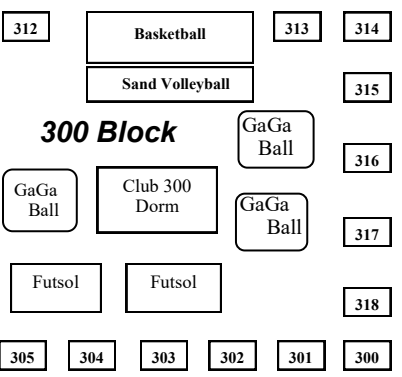

Hillcrest Park RV sites 101-185

LGCC RV SITES- 1-69

400 Block

Executive Cottage

EC

Private Property

Parking

Parking

Kingsriter Retreat Center

North
South
Clergy Cottages

Private Home

18
17
16
Lake Geneva

Lake Geneva

Lake Geneva

Playground

100 Block

300 Block

200 Block

Laundry Facilities

Parking

500 Block

Worship Center

Pond

Lakeview Center

- Lower Level
- Geneva Java
- Rec Room
- Heritage Mtg Room
- Fireside Room
- The Oasis

- Event Center Entrance
- Le Homme Dieu,
- Carlos/Darling & Geneva Commons Meeting Rooms
- Victoria Boardroom

Beach