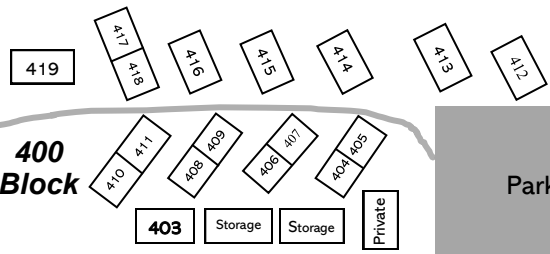

Hillcrest Park RV sites 101-185

LGCC RV SITES- 1-69

400 Block

Executive Cottage

EC

Private Property

Parking

Parking

Kingsriter Retreat Center

North
South
Clergy Cottages

Private Home

18
17
16
Lake Geneva

Lake Geneva

Lake Geneva

Playground

100 Block

300 Block

200 Block

Laundry Facilities

Parking

500 Block

Worship Center

Pond

Lakeview Center

- Lower Level
- Geneva Java
- Rec Room
- Heritage Mtg Room
- Fireside Room
- The Oasis

- Event Center Entrance
- Le Homme Dieu,
- Carlos/Darling & Geneva Commons Meeting Rooms
- Victoria Boardroom

Beach