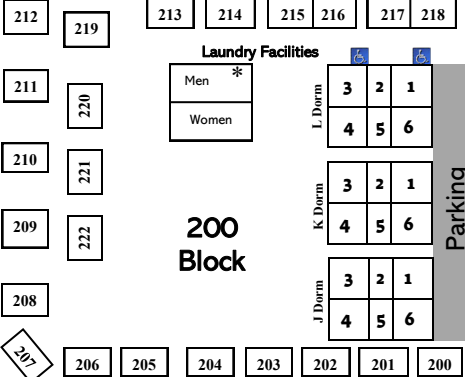

Kingsriter Retreat Center

North
South
Clergy Cottages

Private Home

18
17
16
Lake Geneva

Lake Geneva

Lake Geneva

Playground

100 Block

300 Block

200 Block

Laundry Facilities

Parking

500 Block

Worship Center

Pond

Lakeview Center

- Lower Level
- Geneva Java
- Rec Room
- Heritage Mtg Room
- Fireside Room
- The Oasis

- Event Center Entrance
- Le Homme Dieu,
- Carlos/Darling & Geneva Commons Meeting Rooms
- Victoria Boardroom

Beach